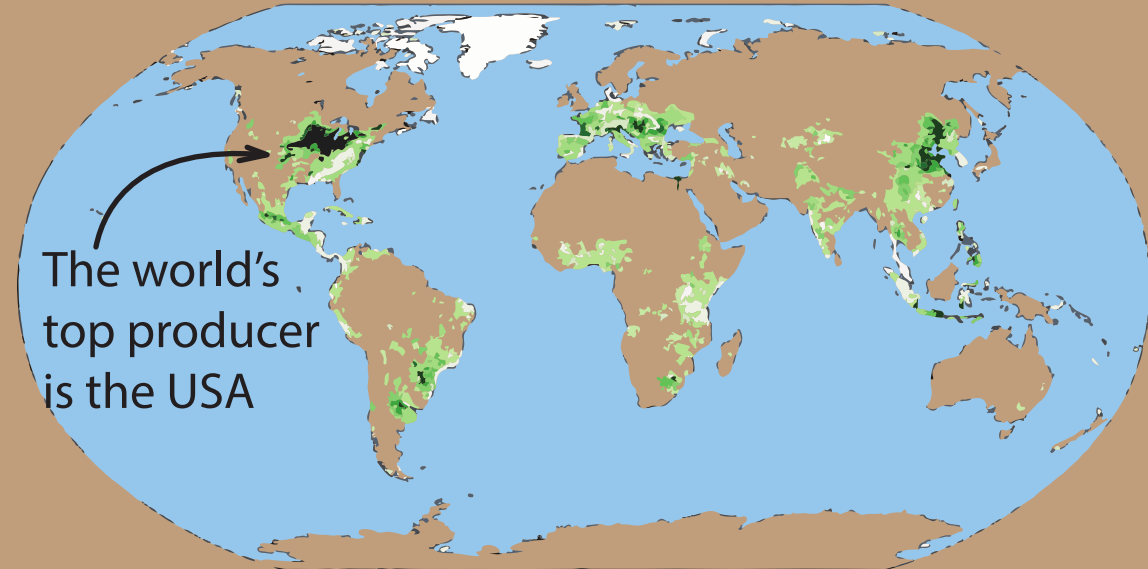

Production